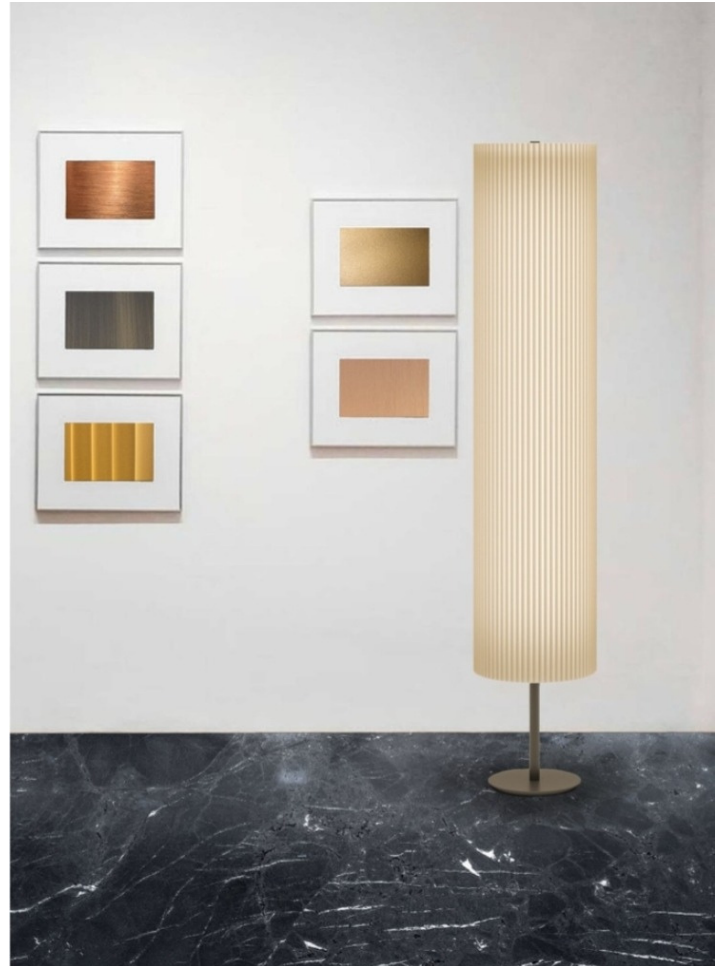

IL PRIMO E-COMMERCE PER ARTICOLI D'ILLUMINAZIONE "SARTORIALI" PER I TUOI PROGETTI D'ARREDO.

E8 PLEATED FLOOR LAMP

Floor lamp with a pleated fabric lampshade with upper acrylic light diffuser. Lacquered metal or wood base Total Ø 300mm - H 1600mm

570.96 €

BASE

☒ Metal Lacquered Base ☐ Natural OAK Wood Base

METAL FINISHING

☒ Lacquered White Matt ☐ Lacquered Anodic Bronze

☐ Lacquered Black Matt

LAMPSHADE

ACRYLIC DIFFUSER

☒ FROSTED WHITE ☐ OPAL WHITE

CABLE

CABLE LENGHT

☒ 1,5 meters ☐ 2,5 meters ☐ 3,5 meters ☐ 5 meters

PLUG

☒ TYPE C/L (Italian/European) ☐ TYPE G (British)

LIGHTING AUTOMATION

☒ NO DIMMABLE ☐ DIMMABLE

☐ DIMMABLE WITH REMOTE CONTROLLER

PROVALO

NON DIMENTICATE L'OPZIONE DI PERSONALIZZAZIONE A 360°

GRAZIE AD UN SEMPLICE FORM INTERATTIVO BASTERÀ COMPLETARE I CAMPI RICHIESTI E SPUNTARE LE OPZIONI, CARICARE I VOSTRO DISEGNI O SCREENSHOT DI RIFERIMENTO ED OTTENERE UNA QUOTQZIONE RAPIDA CHE VI PERMETTERÀ DI COSTRUIRE LA VOSTRA PROPRIA IDEA TOTALMENTE DA ZERO. IN 72 ORE POTRAI AVERE UN PREVENTIVO ED OPZIONARE LA CONSEGNA DI DISEGNI TECNICI E RENDER DI APPROVAZIONE DA CONSEGNARE AL TUO CLIENTE - CON OPZIONE DI INSERIRE IL TUO LOGO!